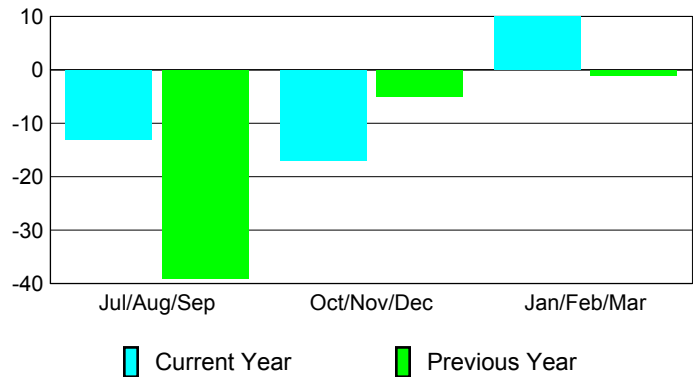

Membership Results
2009-2010

Membership
2008-2009

Month	Net Memb Goal	Actual New Memb	Actual Dropped Memb	Gain/Loss of Memb	Gain/Loss of Memb
Jul/Aug/Sep	-15	2	-15	-13	-39
Oct/Nov/Dec	5	11	-28	-17	-5
Jan/Feb/Mar	0	20	-10	10	-1
Totals	-10	33	-53	-20	-45

Membership Results 2009-2010

Goal, New, Dropped, Gain/Loss

Comparison of Membership Gain/Loss

Current Year Compared to the Previous Year

Gender Comparison 2009-2010

Jul/Aug/Sep

Oct/Nov/Dec

Jan/Feb/Mar