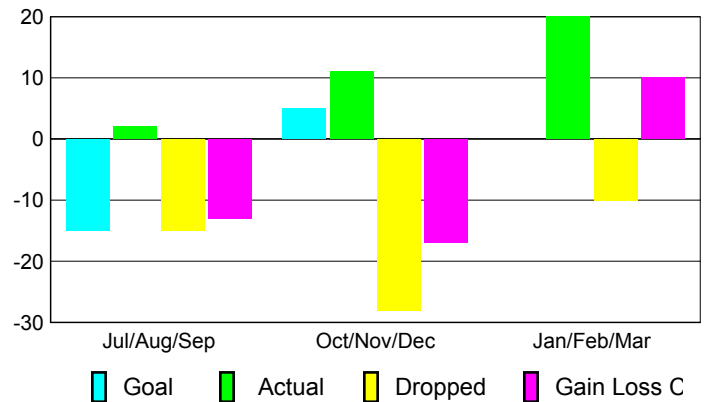

Membership Results 2009-2010

Goal, New, Dropped, Gain/Loss

Comparison of Membership Gain/Loss

Current Year Compared to the Previous Year