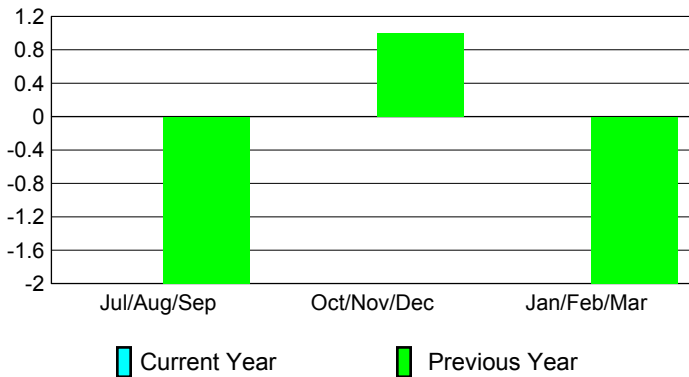

2009-2010 GMT Quarterly Report for District (or Undistricted) District 103IP

GMT: **JACQUES 'JACK' VERBEKE**

Location: **FRANCE**

GMT CA: **4**

CLUBS

Club Results
2009-2010

Clubs
2008-2009

Month	New Club Goal	Actual New Clubs	Actual Dropped Clubs	Gain/Loss of Clubs	Gain/Loss of Clubs
Jul/Aug/Sep	0	0	0	0	-2
Oct/Nov/Dec	0	0	0	0	1
Jan/Feb/Mar	0	0	0	0	-2
Totals	0	0	0	0	-3

Club Results 2009-2010

Goal, New, Dropped, Gain/Loss

Comparison of Club Gain/Loss

Current Year Compared to the Previous Year

YTD Status Quo Clubs 2009-2010

Status Quo Clubs Compared to Status Quo Members

MEMBERSHIP